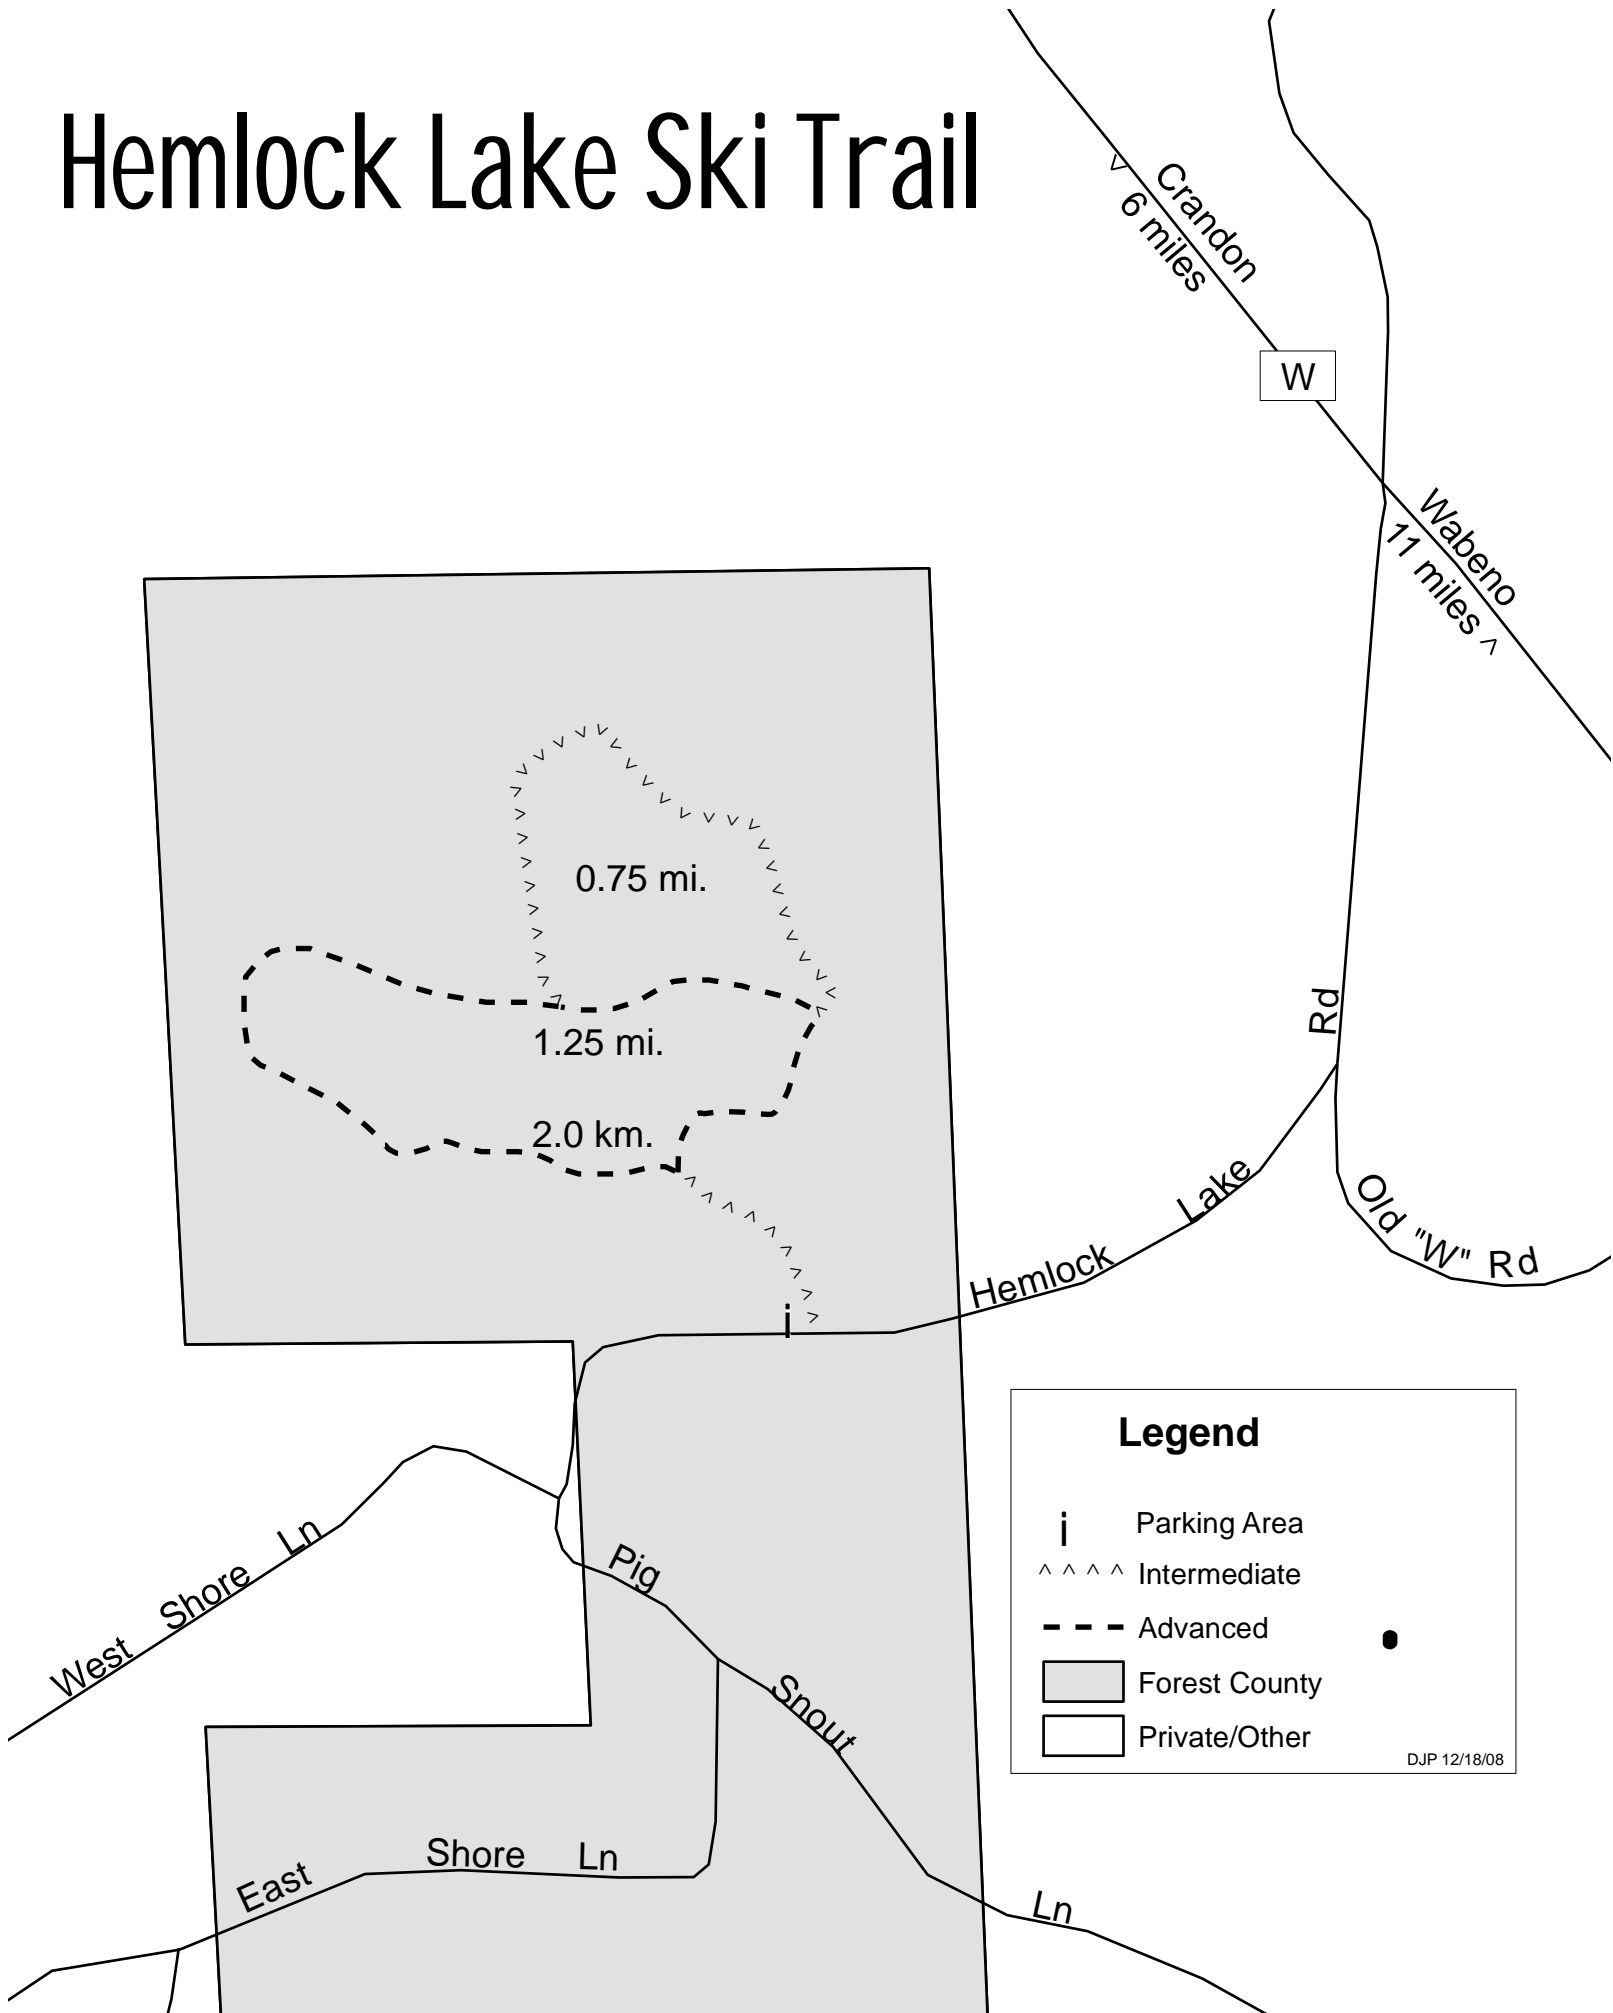

Hemlock Lake Ski Trail

Legend

- i Parking Area
- ^ ^ ^ ^ Intermediate
- - - Advanced
- Forest County
- Private/Other

DJP 12/18/08